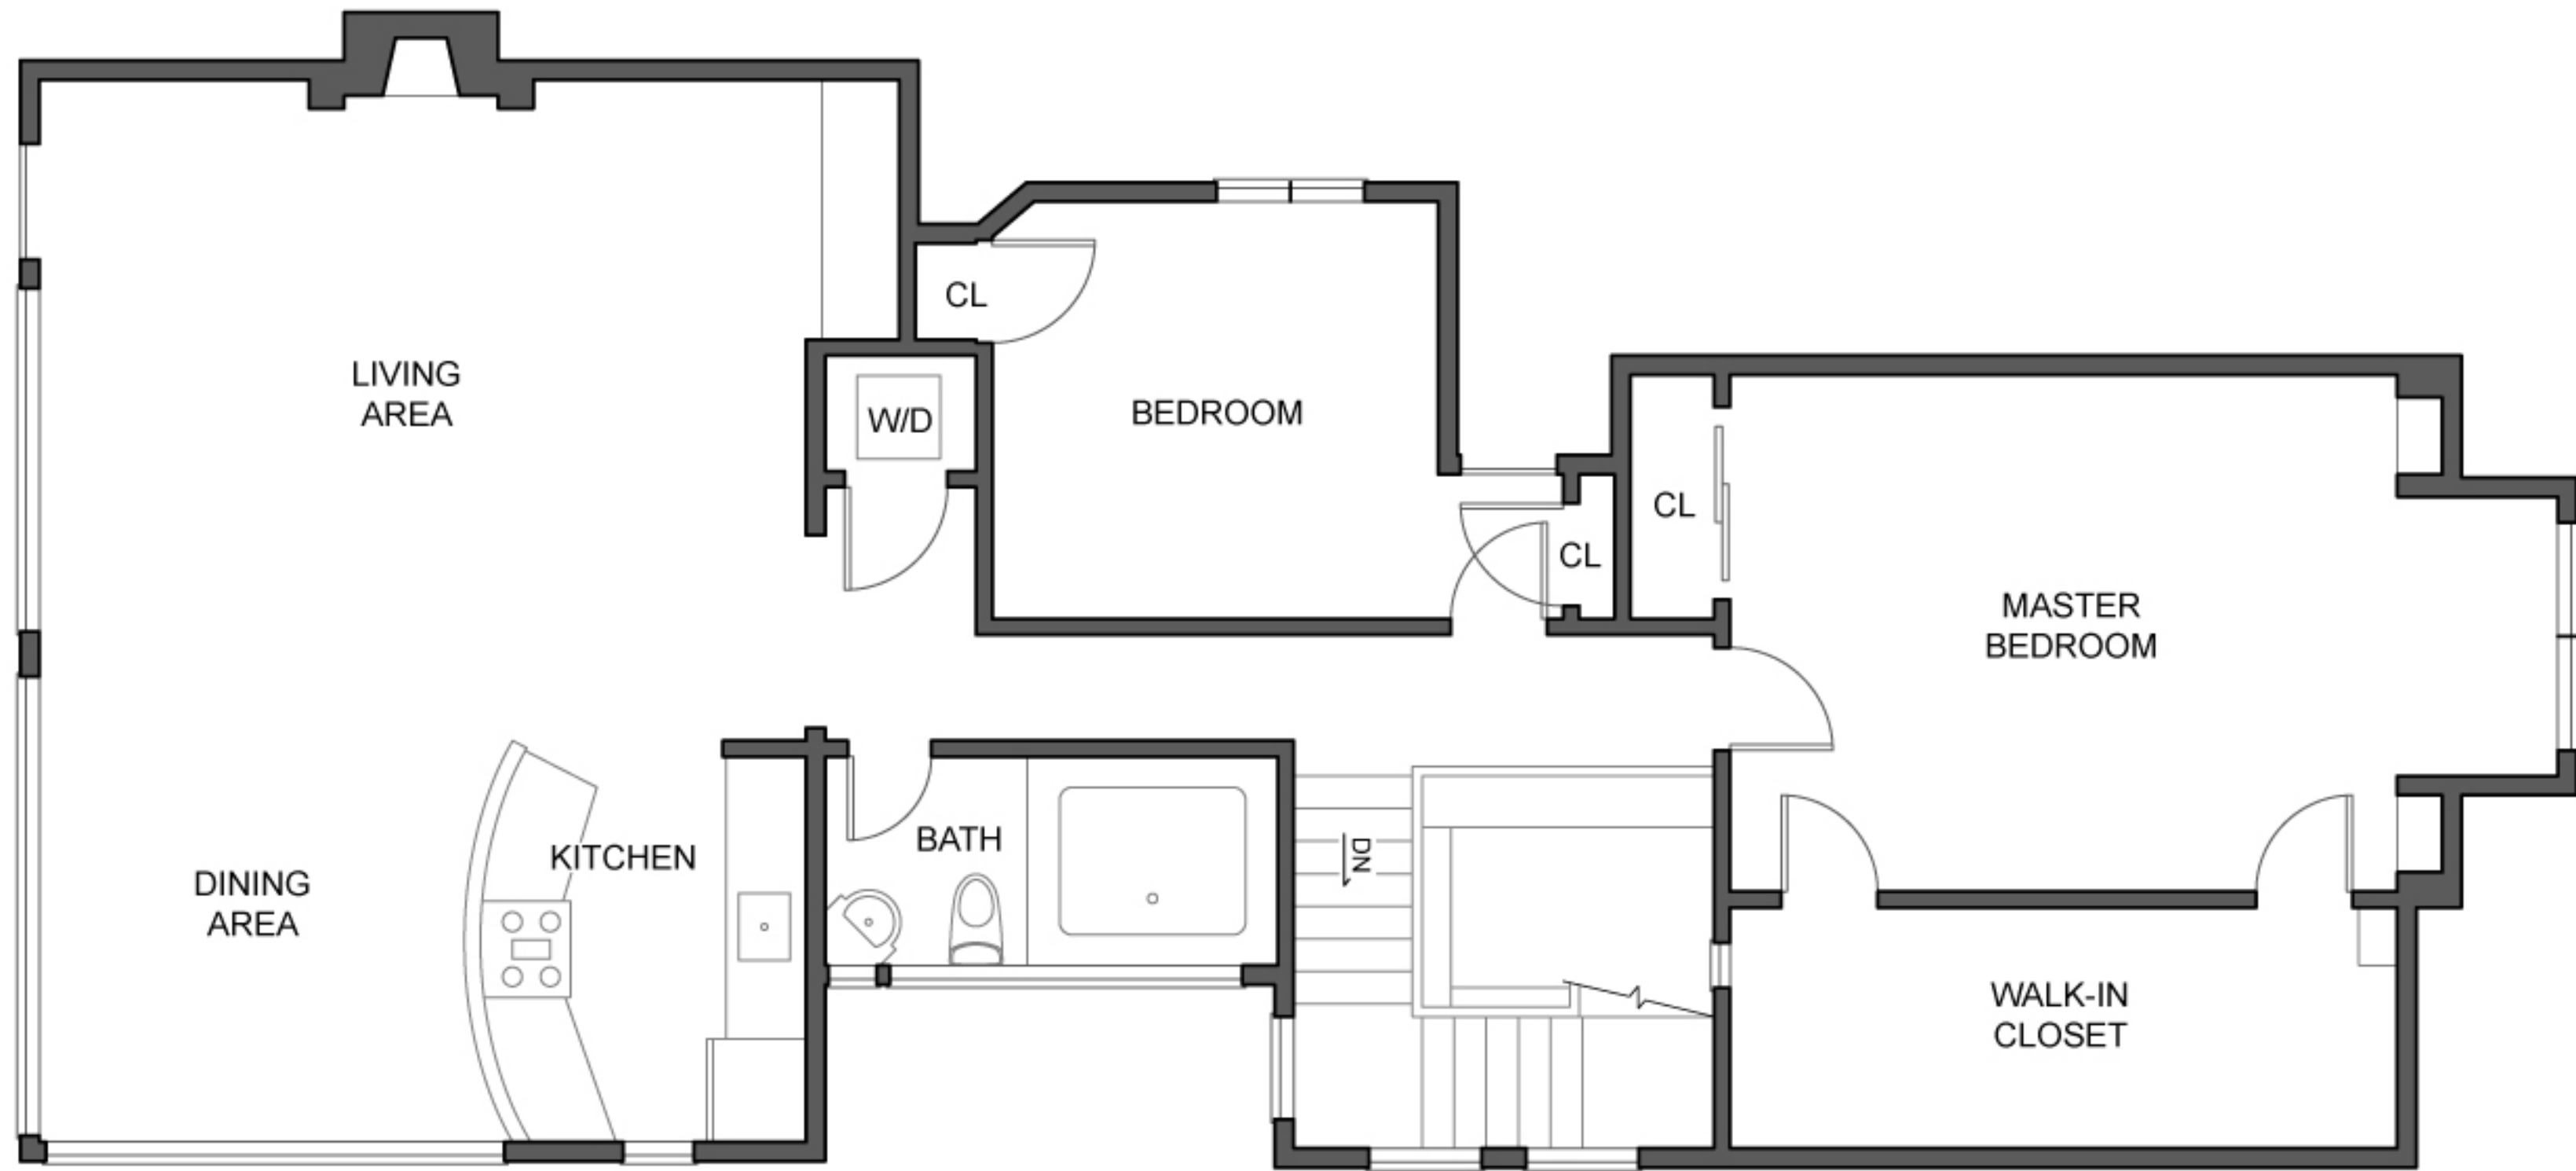

2060 UNION STREET - PENTHOUSE
SAN FRANCISCO, CA 94123

LEVEL 2

LEVEL 1